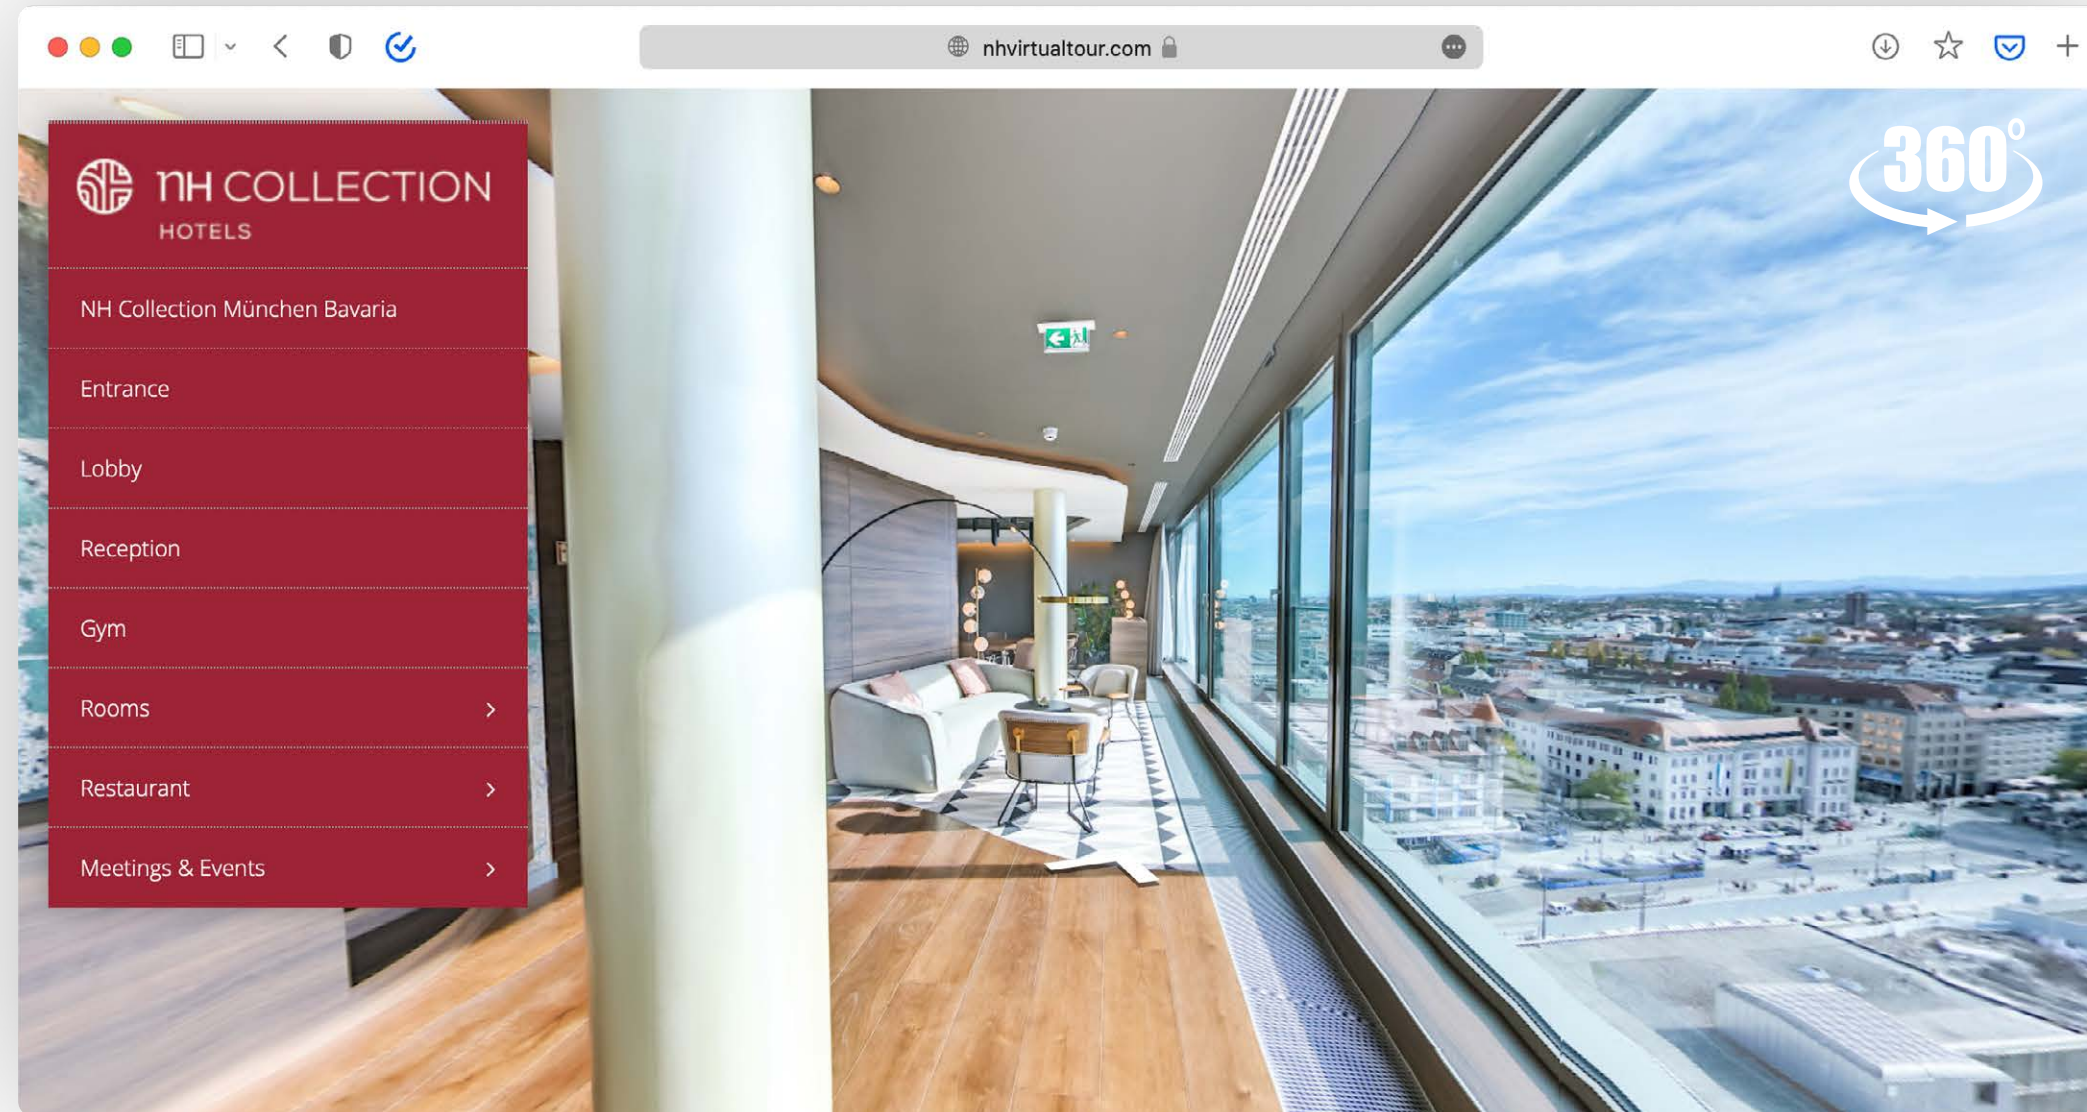

Virtual Tour